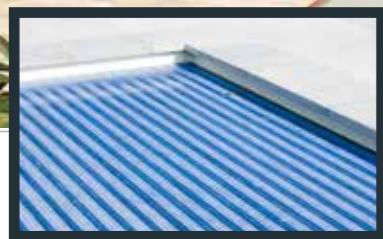

1. Superstructure
2. Built-in in pool
3. Built-in in pool with finishing plate
4. Built-in in niche
5. Built-in with corner cover
6. Built-in in base, with fixed flap
7. Built-in with supported beam
8. Built-in with inserted beam for underwater terrace
9. Built-in in base, with movable clip

Dependable technological advances

The most state-of-the-art technologies and innovative materials ensure that your pool opens and closes completely automatically at the touch of a button. The latest reel motor, available as an option, makes the system even more user-friendly. As a result of the development of this super strong motor, it is now no longer necessary to make a motor well in the pool. This is beneficial both in terms of comfort and appearance.

An Aquadeck® is always made-to-measure, both in terms of shape and dimensions as well as type of installation. You can count on our enthusiastic assistance and expertise to help you pick the best custom solution. That, too, is what quality is all about. Enjoying a refreshing dive in your pool begins with dependable technological advances!

priceless pool protection