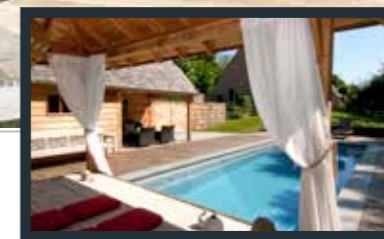

1. Superstructure
2. Built-in in pool
3. Built-in in pool with finishing plate
4. Built-in in niche
5. Built-in with corner cover
6. Built-in in base, with fixed flap
7. Built-in with supported beam
8. Built-in with inserted beam for underwater terrace
9. Built-in in base, with movable clip

Dependable technological advances

The most state-of-the-art technologies and innovative materials ensure that your pool opens and closes completely automatically at the touch of a button. The latest reel motor, available as an option, makes the system even more user-friendly. As a result of the development of this super strong motor, it is now no longer necessary to make a motor well in the pool. This is beneficial both in terms of comfort and appearance.

An Aquadeck® is always made-to-measure, both in terms of shape and dimensions as well as type of installation. You can count on our enthusiastic assistance and expertise to help you pick the best custom solution. That, too, is what quality is all about. Enjoying a refreshing dive in your pool begins with dependable technological advances!

priceless pool protection