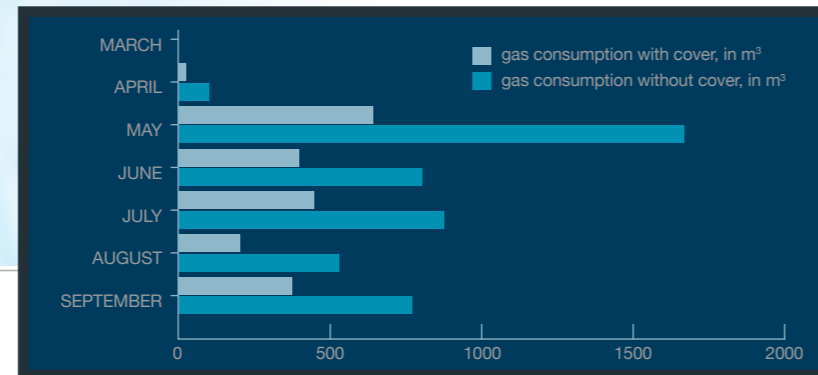

Safe and energy saving swimming pool cover

A safe living environment is priceless. Likewise, the safety in and around your swimming pool is of essential importance. With the integrated Aqua-deck® slatted cover you improve the safety for your children and pets. You want the best. Also in terms of comfort, energy savings, sustainability and appearance. With a full surface, perfectly fitting cover for your pool you create a secure ambiance in no time. A safe feeling.

The slatted cover is available in multiple colours, so it perfectly matches the style of your home and garden.

priceless pool protection