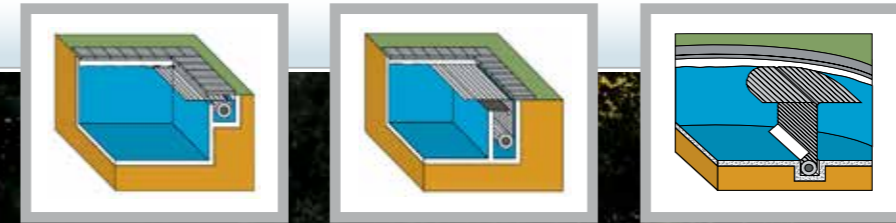

1. Superstructure
2. Built-in in pool
3. Built-in in pool with finishing plate
4. Built-in in niche
5. Built-in with corner cover
6. Built-in in base, with fixed flap
7. Built-in with supported beam
8. Built-in with inserted beam for underwater terrace
9. Built-in in base, with movable clip

Dependable technological advances

The most state-of-the-art technologies and innovative materials ensure that your pool opens and closes completely automatically at the touch of a button. The latest reel motor, available as an option, makes the system even more user-friendly. As a result of the development of this super strong motor, it is now no longer necessary to make a motor well in the pool. This is beneficial both in terms of comfort and appearance.

An Aquadeck® is always made-to-measure, both in terms of shape and dimensions as well as type of installation. You can count on our enthusiastic assistance and expertise to help you pick the best custom solution. That, too, is what quality is all about. Enjoying a refreshing dive in your pool begins with dependable technological advances!

priceless pool protection

7. 8. 9.