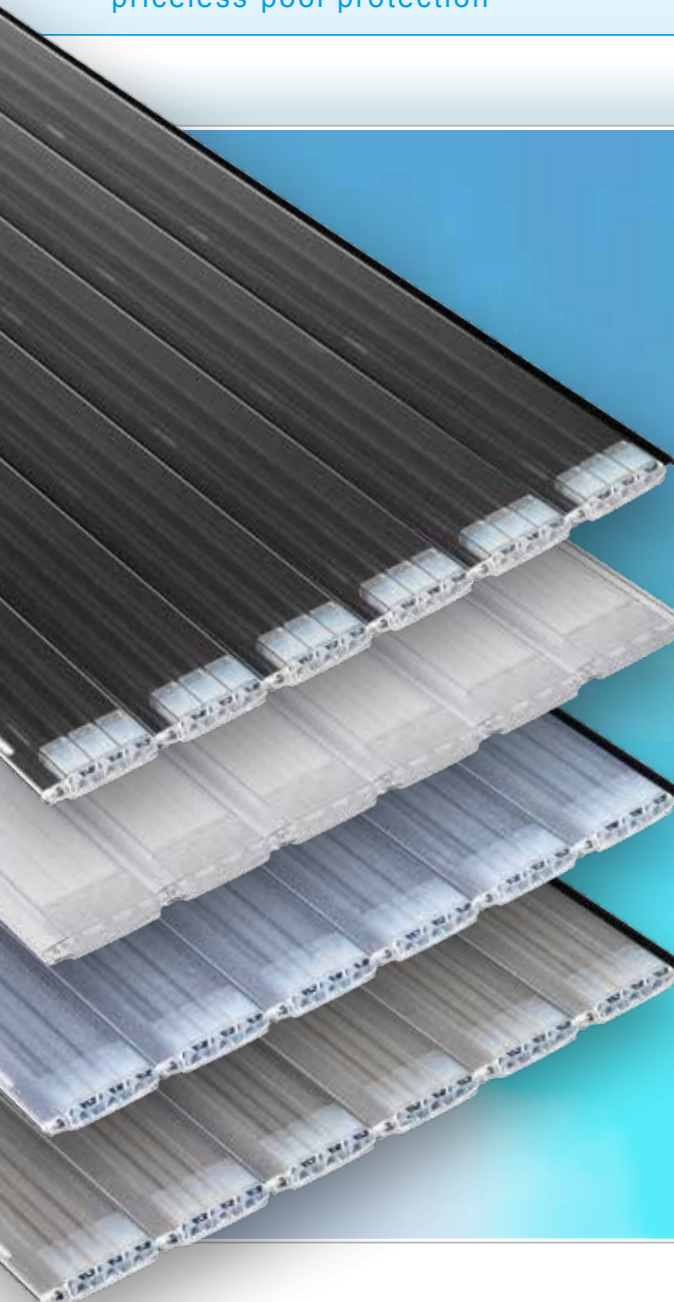

priceless pool protection

AQUA **DECK**
POOLCOVERS

home enjoyment
with an eye for safety

A MEMBER OF  Pollet Pool Group

Safe and energy saving swimming pool cover

A safe living environment is priceless. Likewise, the safety in and around your swimming pool is of essential importance. With the integrated Aqua-deck® slatted cover you improve the safety for your children and pets. You want the best. Also in terms of comfort, energy savings, sustainability and appearance. With a full surface, perfectly fitting cover for your pool you create a secure ambiance in no time. A safe feeling.

You'll find Aquadeck® has engineered a whole range of safety measures into its slatted system. The slats, for instance, have three compartments to increase their buoyancy. In addition, an Aquadeck® gives you the choice of mechanical or electrical opening and closing of the slatted cover. The installation of a handrail located just below the waterline creates even more safety.