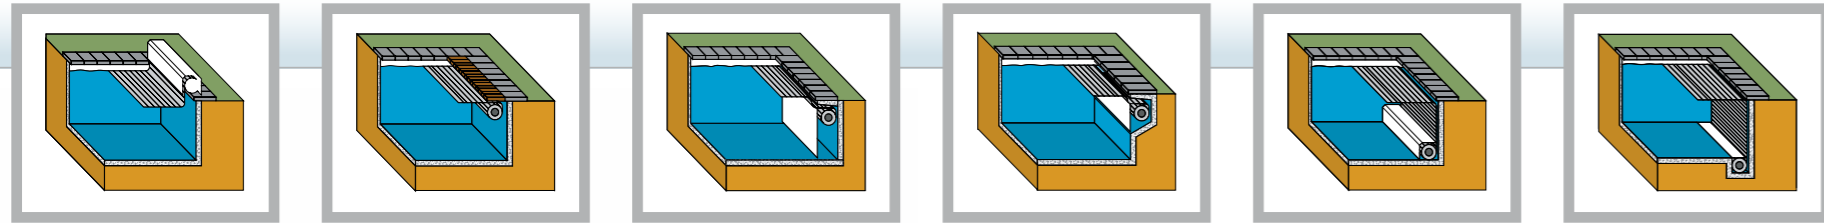

1. 2. 3. 4. 5. 6.

1. Superstructure
2. Built-in in pool
3. Built-in in pool with finishing plate
4. Built-in in niche
5. Built-in with corner cover
6. Built-in in base, with fixed flap
7. Built-in with supported beam
8. Built-in with inserted beam for underwater terrace
9. Built-in in base, with movable clip

Dependable technological advances

The most state-of-the-art technologies and innovative materials ensure that your pool opens and closes completely automatically at the touch of a button. The latest reel motor, available as an option, makes the system even more user-friendly. As a result of the development of this super strong motor, it is now no longer necessary to make a motor well in the pool. This is beneficial both in terms of comfort and appearance.

An Aquadeck® is always made-to-measure, both in terms of shape and dimensions as well as type of installation. You can count on our enthusiastic assistance and expertise to help you pick the best custom solution. That, too, is what quality is all about. Enjoying a refreshing dive in your pool begins with dependable technological advances!

priceless pool protection